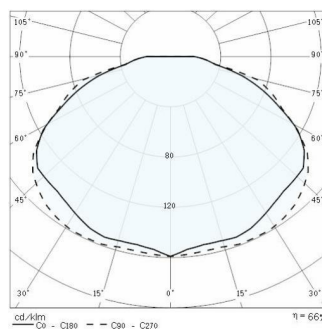

DROP 25

Part number	005010
Lampholder:	E27
Light Source:	INCANDESCENT LAMPS (A60)
Wattage:	1x100 W
Finish:	WH-87 / White / Textured
Insulation class:	II
Degree of protection:	IP43
IK-J-xxIP:	IK08 5J xx5
Optic:	SYMMETRIC EXTRA WIDE REFLECTOR
Ta MIN luminaire:	-30°
Ta MAX luminaire:	40°

Photometric data

Technical drawings